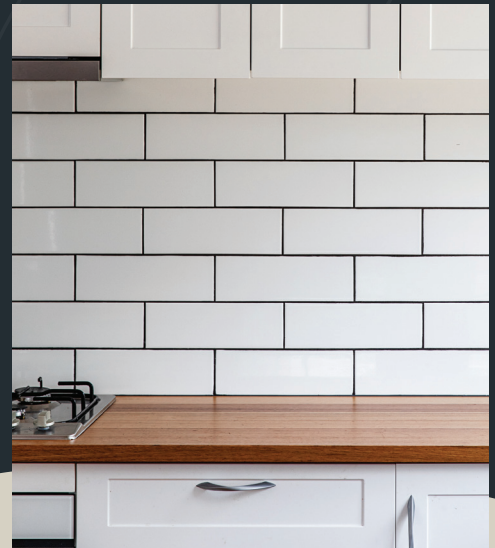

Premium Tasmanian Oak Hardwood Panels

SELECT GRADE TASMANIAN OAK

Bring the timeless style of Tasmanian Oak to more projects than ever before. Abelwood Hardwood Panels are suited to a range of projects and with their strength, easy workability and finishing properties provides unlimited options for use inside your home.

Abelwood Tasmanian Oak Hardwood Panels are perfect for indoor projects such as benchtops and shelving.

Abelwood Panels are made from 100% certified Hardwood Tasmanian Oak, making them beautiful, durable and suitable for a range of easy to apply finishes.

Highly receptive to a wide range of stains & finishes.

Kiln dried hardwood provides strength & workability.

Muti purpose select grade panels.
Perfect for new or replacement benchtops, vanities and display panels.